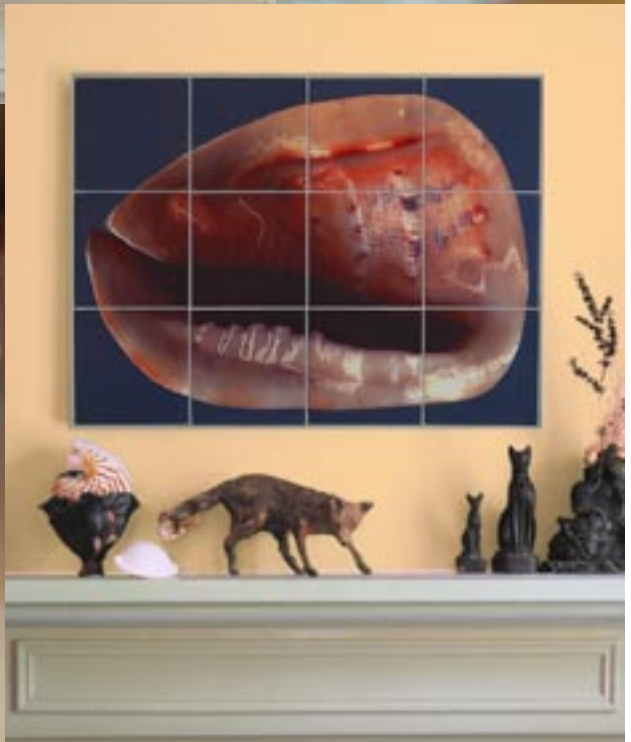

By being mounted on an independent back-panel the mural can follow the owner to another home and another location.

*This panel size 4½ ft x 3ft (54 x 6 inch tiles)*

As well as imaging from photographs and original artwork, we can design and produce bespoke imaged tiles and panels from our extensive range of historical botanical drawings - a selection of which is shown overleaf.

Detail from panel shown above

A selection from our extensive range of historical botanical drawings.  
These are adapted, styled and sized to your requirements.

12 panel tiled plaque 60cm x 45cm for client's bathroom. Image from our exclusive 'Exotic Shell' series

*Overleaf* More plaques from our 'Exotic Shell' series. These can be scaled larger or smaller and can be directly tiled to walls to make exciting shower areas or bathroom backsplashes.

Our ability to produce quality photorealistic imaging on tiles from client's material can be seen on this privately commissioned 60cm sq panel  
(original photo print c1950's 7.5cm sq)