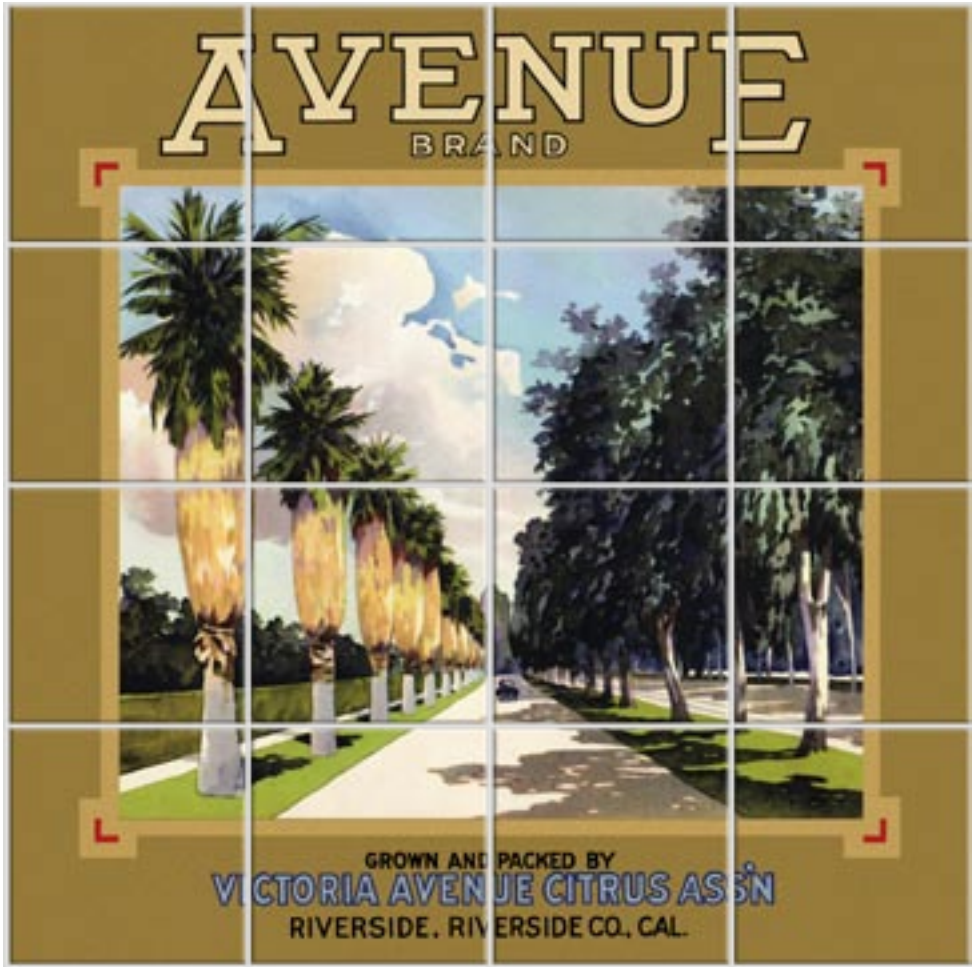

- by kind permission of Mr & Mrs D Tallis

*Below Detail*

As do original works of art (*copyright permitting, of course*)

Above Original oil painting, in the Dutch style, scanned, enlarged five-fold to make this attractive panel - size 100cm x 75cm

- Elmsley 'Original' Art Series

Left Tiled panel from an original gouache and procion dye painting by Janine Berry

- Elmsley 'Original' Art Series

Right Another original painting by Janine Berry for Elmsley Studios

- Elmsley 'Original' Art Series

Something a little bit different again – for a kitchen maybe ...

Above This panel is from our 'Americana' Series.

Based on our collection of North American Fruit-Crate labels, these images have great presence and represent the fine talents of the artists who created these evocative labels in the first half of the 20th century.